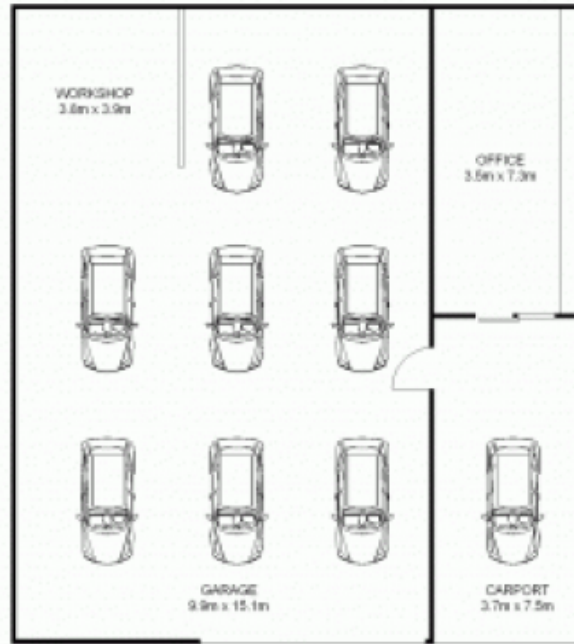

SOUTH MAROOTA

7  3  9 

If you need a nice house, large shed and arable land - then this property is a great package for you.

Features includes

- * 32 acres
- * 4 large bedrooms all with built-in robes
- * Plus master bedroom with walk-in robe and full size en-suite
- * Formal lounge room plus rumpus room/home theatre
- * State of the art French provincial kitchen with walk-in pantry
- * Open plan family leading onto covered balcony overlooking mountains
- * Ducted air conditioning throughout

Type : House

Land Size : 129499 sqm

View : <https://www.ranceproperty.com.au/8117939>

[For full version visit the website](https://www.ranceproperty.com.au)

133 Pauls Road, South Maroota

S3

industriemedia
PROPERTY MARKETING

* Disclaimer : All dimensions are approximate and should only be used as a guide.
They are not to scale and no liability will be accepted.