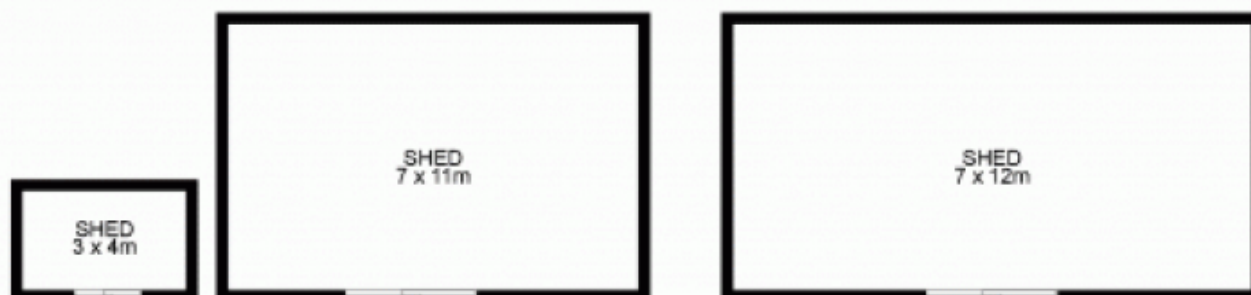

Type : House

Land Size : 20234.3 sqm

View : <https://www.ranceproperty.com.au/8117888>

136 Pebbly Hill Road, MARAYLYA

Plans by
surroundpix
com.au
1300 30 32 40

This floor plan is intended as a guide only. Layout dimensions are approximate only. No representation or warranties of any nature whatsoever are given or intended. Any person using this information should rely on their own enquiries.