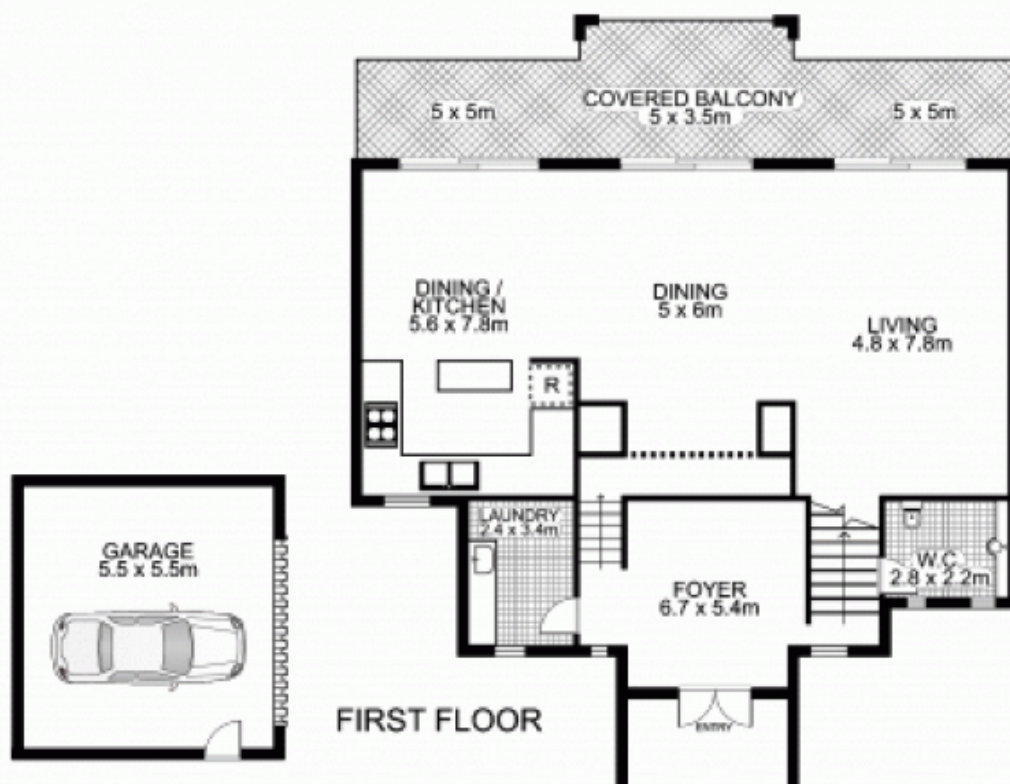

CATTAI

3  4  2 

Huge and luxurious freestanding mansion right on the grounds of Riverside Oaks

3 king sized suites, all overlooking the 10th hole and consisting of huge bathrooms to each

Huge open plan formal and informal areas again taking advantage of natural views

Stone and stainless kitchen

Meals/family and formal living

Reverse cycle ducted air/individual controllers to all three bedrooms

Type : House

Land Size : 522 sqm

View : <https://www.ranceproperty.com.au/8117877>

[For full version visit the website](https://www.ranceproperty.com.au)

10 Sugar Glider Drive, CATTAI

Plans by
surroundpix
com.au
 1300 30 32 40

This floor plan is intended as a guide only. Layout dimensions are approximate only. No representation or warranties of any nature whatsoever are given or intended. Any person using this information should rely on their own enquiries.