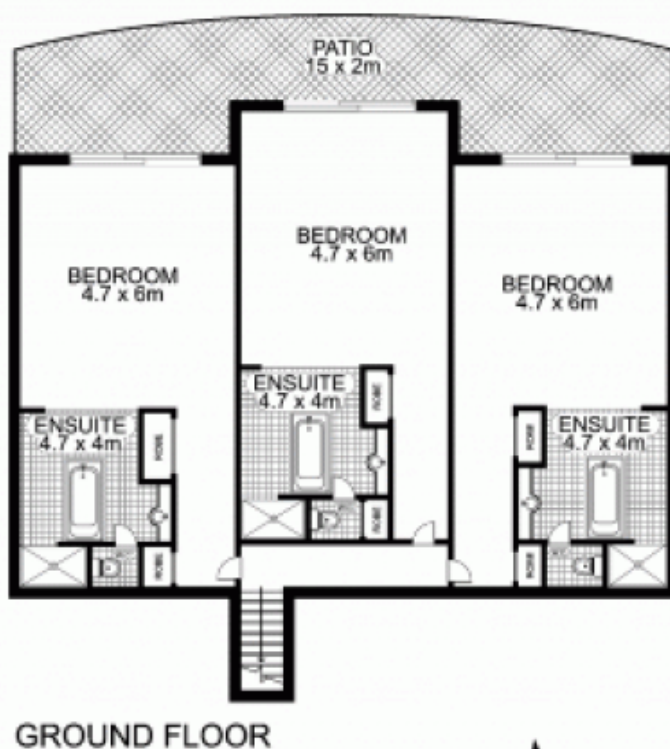

CATTAI

3  4  2 

Huge and luxurious freestanding mansion right on the grounds of Riverside Oaks

3 king sized suites, all overlooking the 10th hole and consisting of huge bathrooms to each

Huge open plan formal and informal areas again taking advantage of natural views

Stone and stainless kitchen

Meals/family and formal living

Reverse cycle ducted air/individual controllers to all three bedrooms

Type : House

Land Size : 522 sqm

View : <https://www.ranceproperty.com.au/8117877>

[For full version visit the website](https://www.ranceproperty.com.au)

10 Sugar Glider Drive, CATTAI

Plans by
surroundpix
com.au
 1300 30 32 40

This floor plan is intended as a guide only. Layout dimensions are approximate only. No representation or warranties of any nature whatsoever are given or intended. Any person using this information should rely on their own enquiries.