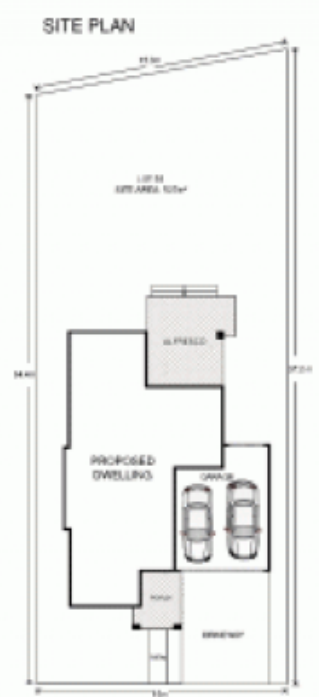

CATTAI

4  3  2 

Brand new home complete and magnificent.

The exciting Caprice Nouveau at 325.75sqm is designed to take advantage of its surrounds within the exclusive grounds of Riverside Oaks Golf Course.

The home by design is ultra modern and luxuriously appointed.

Four large bedrooms of course ensuite and private balcony to master, walk in robes to all.

Modern open plan living downstairs with meals/family and kitchen flowing to alfresco to take advantage of gorgeous course and blue mountain views.

[For full version visit the website](https://www.ranceproperty.com.au/8117484)

Type : House

Land Size : 537 sqm

View : <https://www.ranceproperty.com.au/8117484>

Lot 55 Black Bittern Drive, CATTAI

Plans by
surroundpix
 .com.au
 1300 30 32 40

This floor plan is intended as a guide only. Layout dimensions are approximate only. No representation or warranties of any nature whatsoever are given or intended. Any person using this information should rely on their own enquiries.