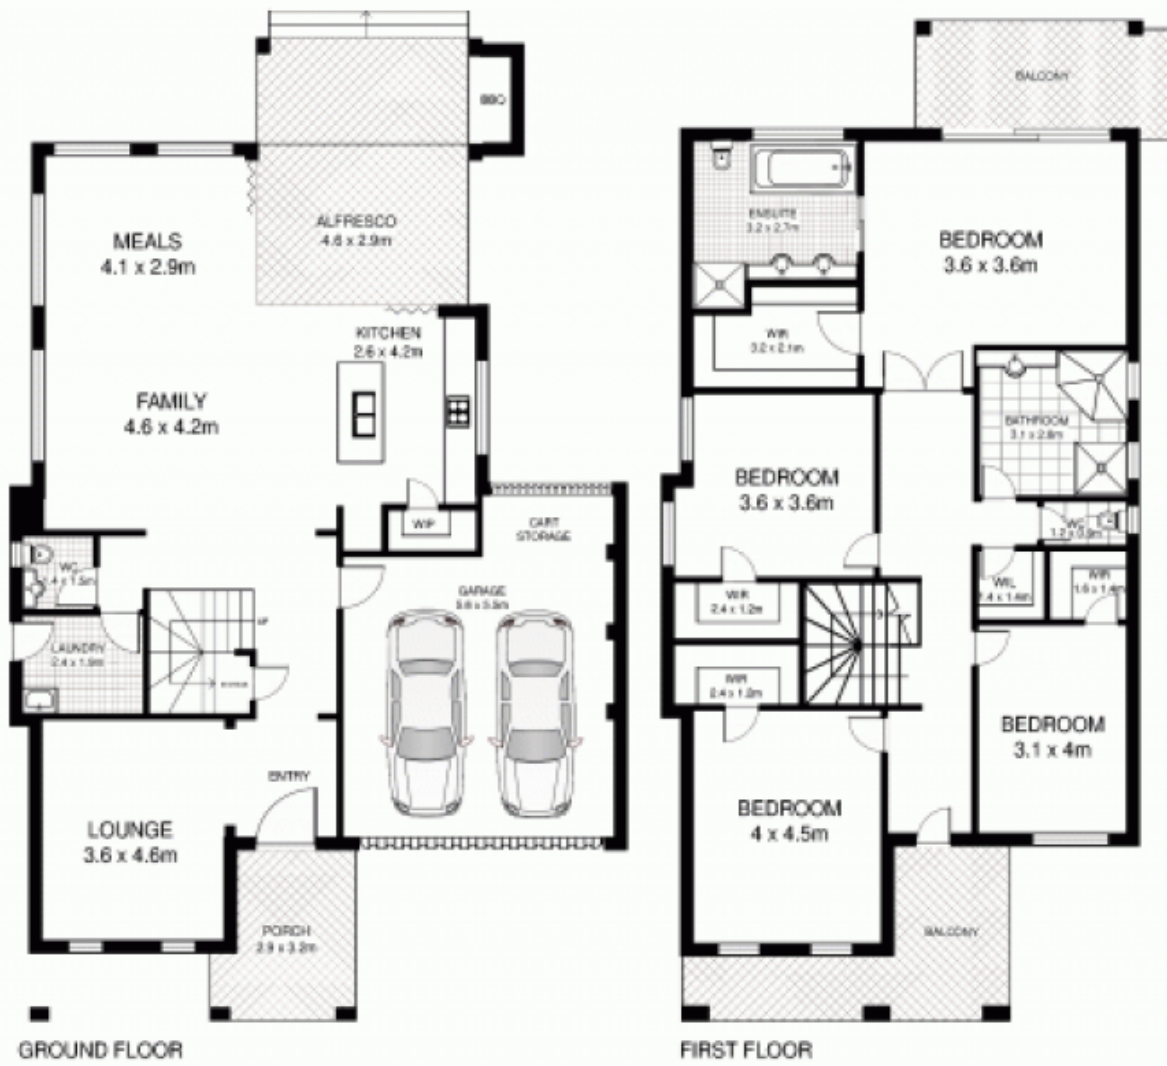

CATTAI

4  3  2 

Brand new home complete and magnificent.

The exciting Caprice Nouveau at 325.75sqm is designed to take advantage of its surrounds within the exclusive grounds of Riverside Oaks Golf Course.

The home by design is ultra modern and luxuriously appointed.

Four large bedrooms of course ensuite and private balcony to master, walk in robes to all.

Modern open plan living downstairs with meals/family and kitchen flowing to alfresco to take advantage of gorgeous course and blue mountain views.

[For full version visit the website](https://www.ranceproperty.com.au/8117484)

Type : House

Land Size : 537 sqm

View : <https://www.ranceproperty.com.au/8117484>

Lot 55 Black Bittern Drive, CATTAI

Plans by
surroundpix
 .com.au
 1300 30 32 40

This floor plan is intended as a guide only. Layout dimensions are approximate only. No representation or warranties of any nature whatsoever are given or intended. Any person using this information should rely on their own enquiries.